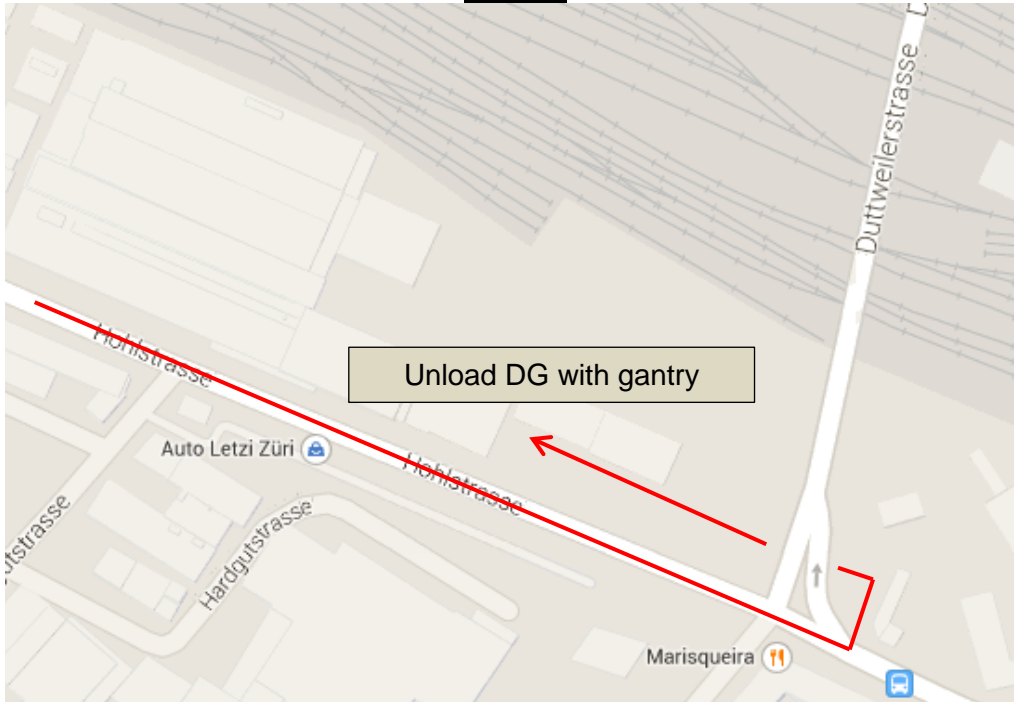

Other:

Arrival:

Zurich Depot G service facility

Location:	SBB Passenger Forwarding/logistics Neugasse 145 CH-8005 Zurich Tel: +41 (0)79 500 580 4 E-mail: zue755@sbb.ch	
Opening hours:	Mon-Fri/7 a.m.–3:45 p.m.	
Tel. notification:	No	
The HGV...	Single vehicles only Solo Anhangen Sattelzug	
Specific information:	- At the gate press the lowest button on the post and wait until the gate opens. - Narrow entrance (posts)	
Trailer deposit/intermediate stops possible?	No	
Other: