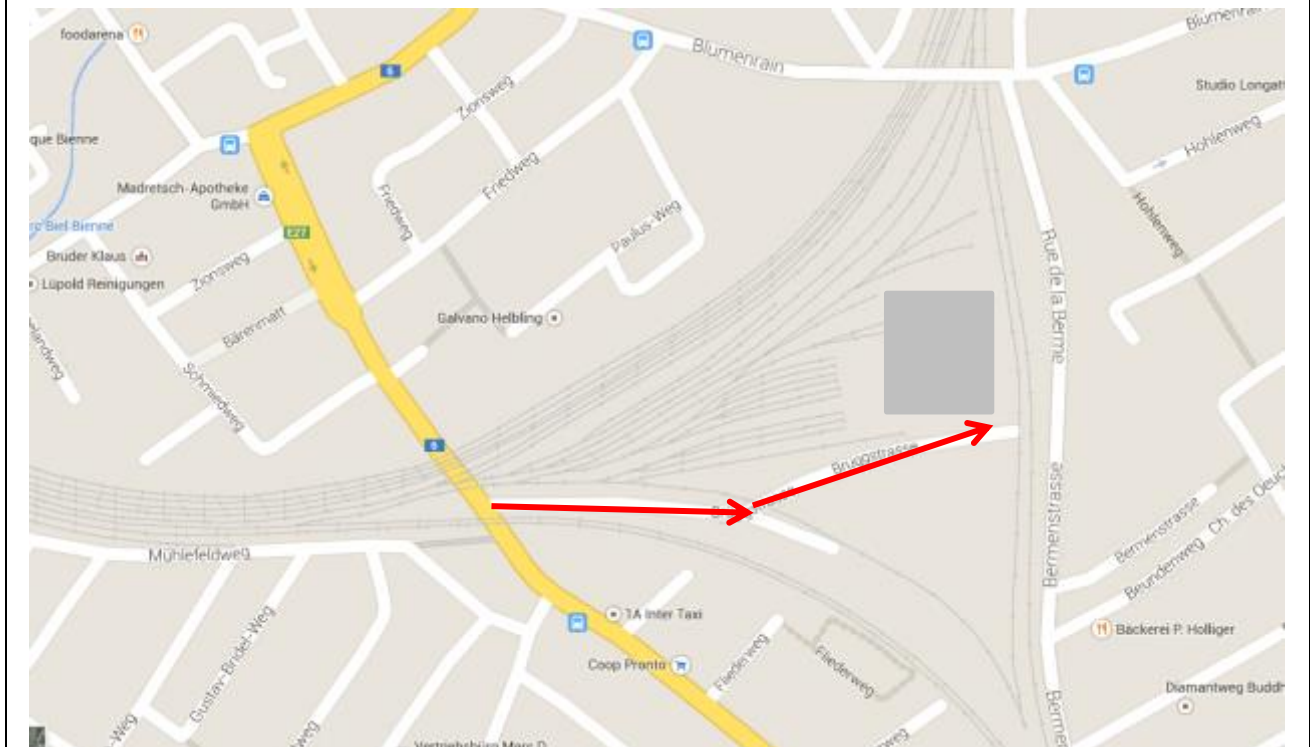

Biel/Bienne service facility	
Location:	SBB Passenger, SF Biel/Bienne Forwarding/logistics Brüggstrasse 47A CH-2503 Biel/Bienne Tel: +41 (0)79 589 22 28 E-mail: BI750@sbb.ch
Opening hours:	Mon–Fri/7:30 a.m.–12 p.m./12:45 p.m.–3.30 p.m.
Tel. notification:	30 minutes before arrival
The HGV...	No restriction Solo Anhänger Sattelschlepper
Specific information:	• Unload large loads on the forecourt 200m in front of the forwarding department • Bogies can only be loaded and unloaded with a low-loader truck
Trailer deposit/intermediate stops possible?	No
Other:	

Arrival: