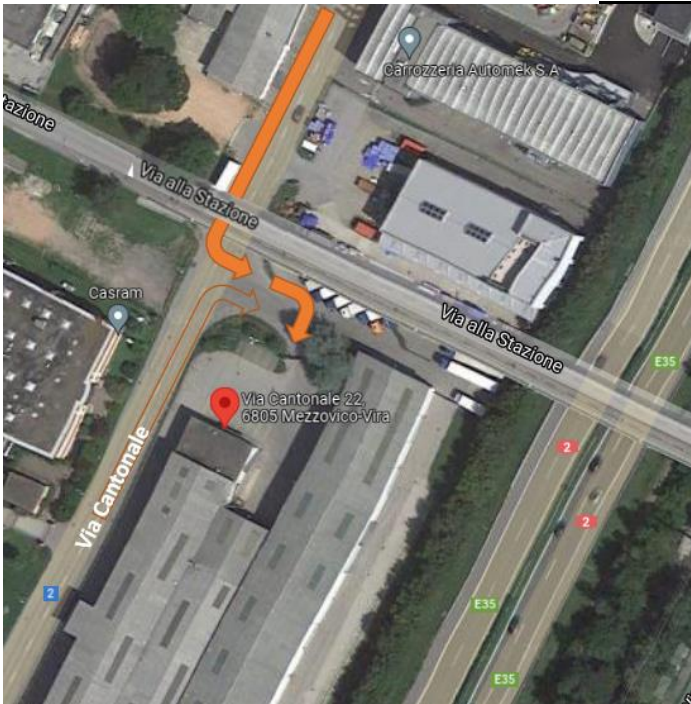

Directions:

SBB Cargodrome	
Location:	SBB Personenverkehr Spedition Am Strackbach 2A 3428 Wiler b. Utzensdorf Tel: +41 79 412 36 40 Email : monika.mbaruk@sbb.ch
Opening hours:	Monday – Thursday, 07:00 to 11:30 / 12:30 to 15:00 Uhr
Tel. notification:	
The HGV...	<p><u>No restrictions</u></p> <div style="display: flex; justify-content: space-around; align-items: center;"> <div style="text-align: center;">  Solo </div> <div style="text-align: center;">  Anhänger </div> <div style="text-align: center;">  Sattelschlepper </div> </div>
Spezielles:	<p>The truck trailer may be deposited, put temporarily. Photo of the square attached.</p> 
Other:	
<u>Directions</u>	
It has two delivery points, Logistics ramp Direct drive to the hall	