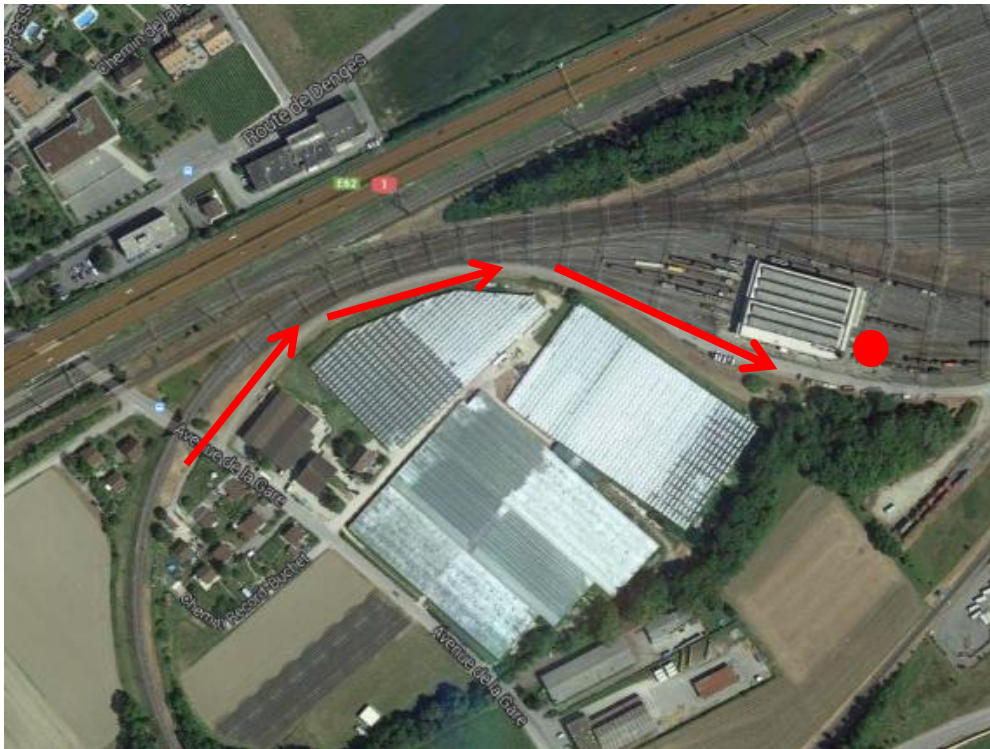

Other:

Arrival:

Biasca service facility

Location:	SBB Passenger Magazzino – Servizio (Hupac–Halle) Via Officina CH–6710 Biasca Tel: +41 (0)79 150 39 46 E-mail: sabiascalog.magazzino@sbb.ch	
Opening hours:	Monday – Friday/7:45 a.m.–11:45 a.m./12:45 p.m.–3:00 p.m.	
Tel. notification:	30 minutes before arrival	
The HGV...	Single vehicles only Solo ~~Anhängen~~ ~~Sattelschlepper~~	
Trailer deposit/intermediate stops possible?	No