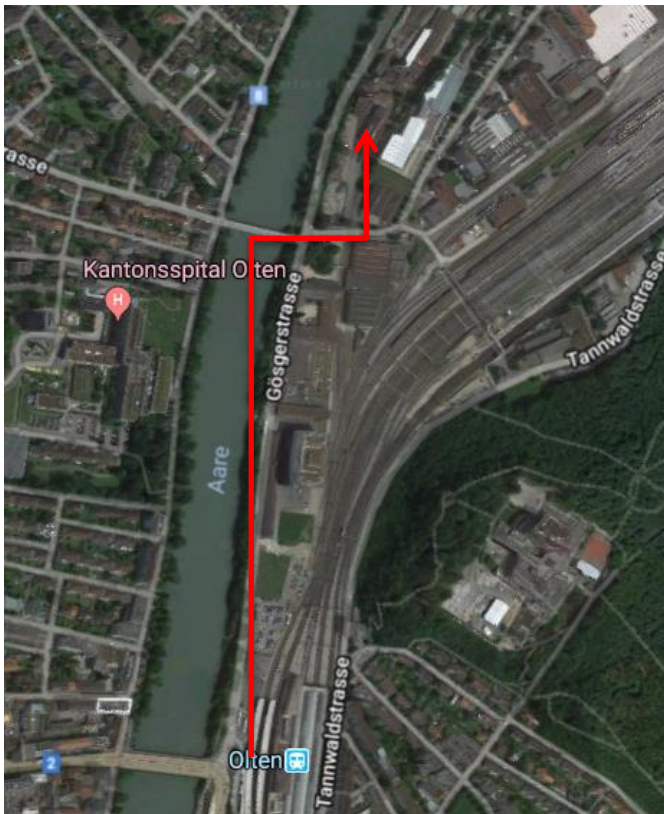

How to get there:

From Olten station, head towards Industriestrasse Olten

Biel/Bienne service facility	
Location:	SBB Passenger, SF Biel/Bienne Forwarding/logistics Brüggstrasse 47A CH-2503 Biel/Bienne Tel: +41 (0)79 589 22 28 E-mail: BI750@sbb.ch
Opening hours:	Mon–Fri/7:30 a.m.–12 p.m./12:45 p.m.–3.30 p.m.
Tel. notification:	30 minutes before arrival
The HGV...	No restriction <div style="display: flex; justify-content: space-around; align-items: center;"> <div style="text-align: center;">  Solo </div> <div style="text-align: center;">  Anhänger </div> <div style="text-align: center;">  Sattelschlepper </div> </div>
Specific information:	<ul style="list-style-type: none"> • Unload large loads on the forecourt 200m in front of the forwarding department • Bogies can only be loaded and unloaded with a low-loader truck
Trailer deposit/intermediate stops possible?	No
Other:	