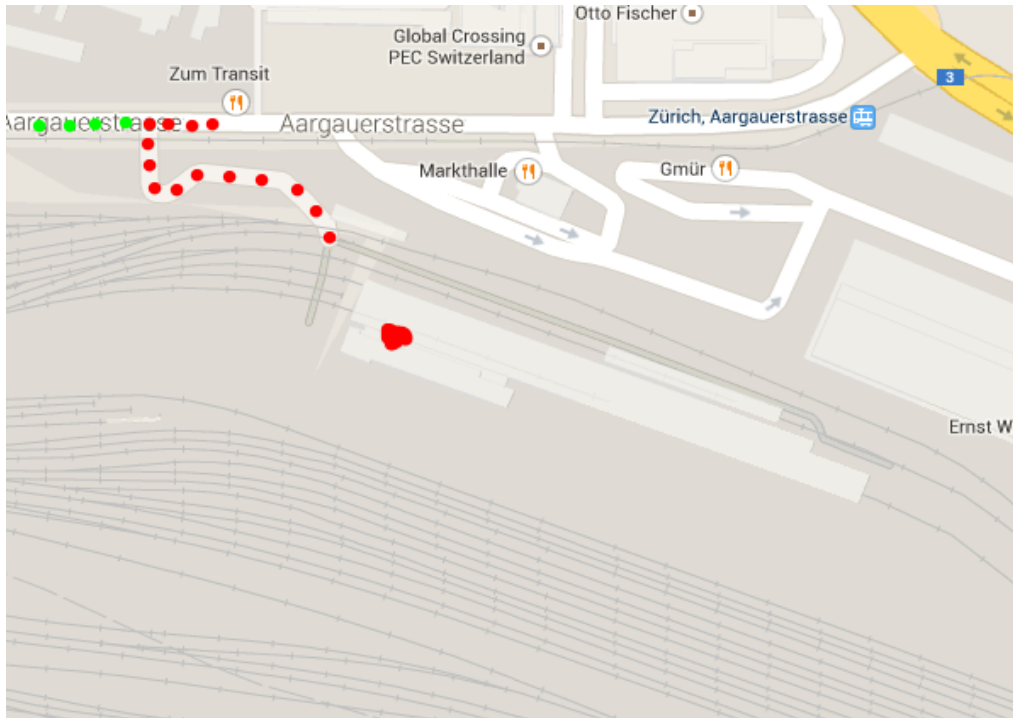

Other:

Arrival:

Zurich Depot G service facility

Location:	SBB Passenger Forwarding/logistics Neugasse 145 CH-8005 Zurich Tel: +41 (0)79 500 580 4 E-mail: zue755@sbb.ch	
Opening hours:	Mon-Fri/7 a.m.–3:45 p.m.	
Tel. notification:	No	
The HGV...	Single vehicles only  Solo  Anhangen  Sattelzug	
Specific information:	<ul style="list-style-type: none"> At the gate press the lowest button on the post and wait until the gate opens. Narrow entrance (posts) 	
Trailer deposit/intermediate stops possible?	No	
Other:		

Arrival:

Zurich RBZ Z41 service facility	
Location:	SBB Passenger Forwarding/logistics (RBZ Z41) Hohlstrasse 376 CH-8004 Zurich Tel: +41 (0)79 815 09 52 E-mail: zue752@sbb.ch
Opening hours:	Mon-Fri/7 a.m.–3.45 p.m.
Tel. notification:	requested
The HGV...	<p><u>Single vehicles only</u></p> <div style="display: flex; justify-content: space-around; align-items: center;"> <div style="text-align: center;">  <p>Solo</p> </div> <div style="text-align: center;">  <p>Anhänger</p> </div> <div style="text-align: center;">  <p>Sattelschlepper</p> </div> </div>
Specific information:	<ul style="list-style-type: none"> • The driver must drive over the level crossing. It may take a moment for the barriers to open. (due to heavy rail traffic). Please call the mobile number at the barrier. The truck must drive over both barriers and not stop in between. • Deliveries ideally between XX.25 - XX.35. (Since level crossing) • Tight space for turning, trailers prohibited!
Trailer deposit/intermediate stops possible?	No
Other:	Drive over the tracks next to the Duttweilerbrücke