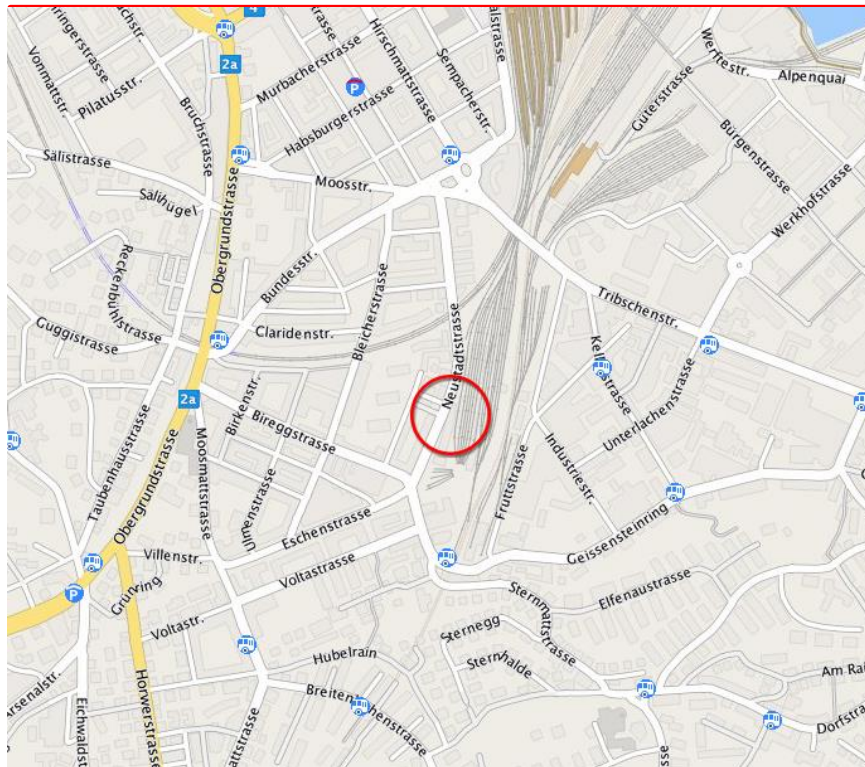

Lucerne service facility	
Location:	SBB Passenger Forwarding/logistics Neustadtstrasse 43 CH-6003 Lucerne Tel: +41 (0)51 227 32 47 E-mail: lz754@sbb.ch
Opening hours:	Mon – Fri/7.30 a.m.–12 p.m./12.30 p.m.–4.30 p.m.
Tel. notification:	30 minutes before arrival
The HGV...	Single vehicles only/side-loading/rear-loading Solo ~~Anhänger~~ ~~Sattelschlepper~~
Specific information:	• Height restriction: 3.8m • Narrow entrance (wooden building protrudes over the road) Important: Never open the cover under an overhead contact line while loading and unloading! → Risk of death!
Trailer deposit/intermediate stops possible?	No
Other:	Sign in at reception turning possible on the forecourt.

Arrival: