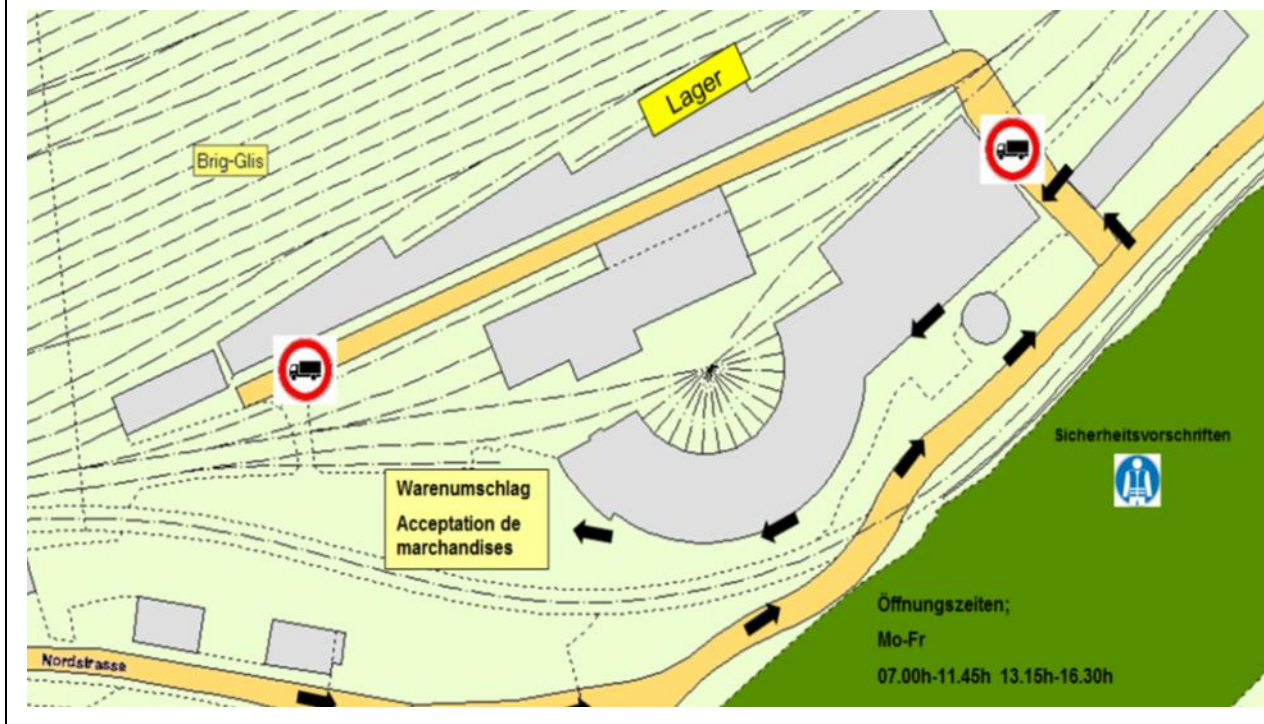

Brig service facility	
Location:	SBB Passenger Forwarding/logistics Tunnelstrasse 148 CH-3900 Brig Tel: +41 (0)79 610 66 02 E-mail: br755@sbb.ch
Opening hours:	Mon-Fri/7 a.m.-11.45 a.m./1.15 p.m.-4.30 p.m.
Tel. notification:	Call +41 (0)79 610 66 02 on arrival
The HGV...	No restriction Solo Anhänger Sattelschlepper
Specific information:	• HGVs must not drive over the SBB level crossings on site! ➔ Wait in front of the crossing!
Trailer deposit/intermediate stops possible?	No
Other:	Deliveries possible after 4.30 p.m., please report by calling +41 (0)79 150 28 70 upon arrival.

Arrival: