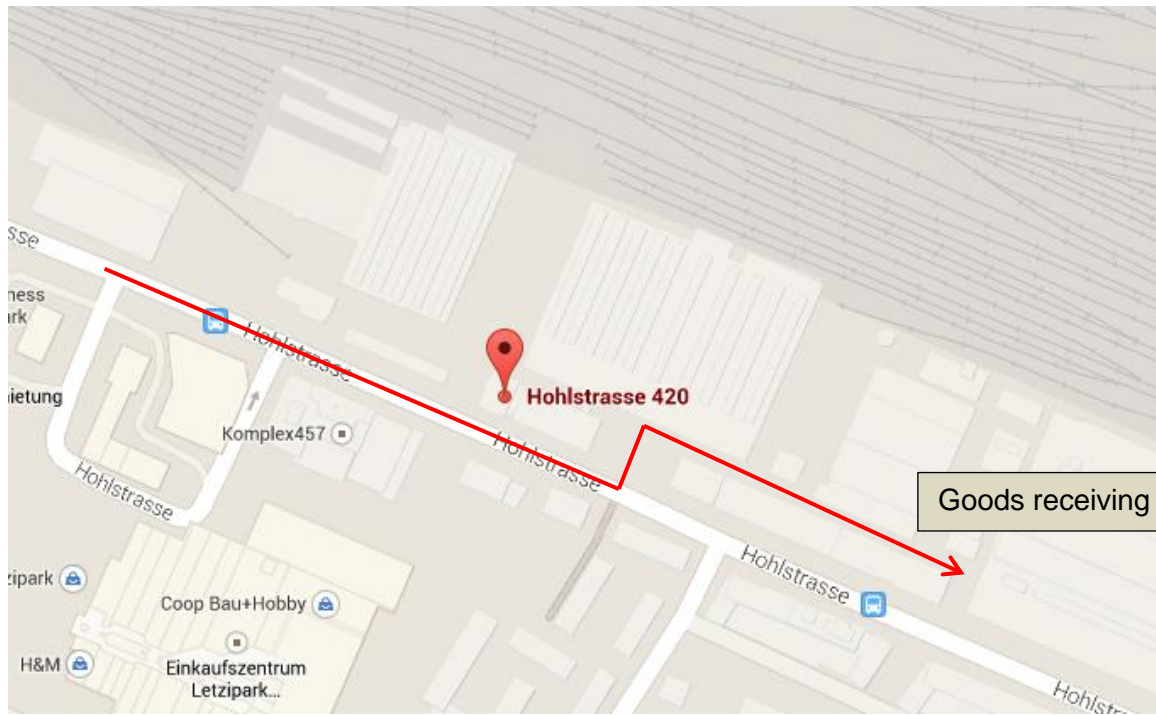

Arrival:

Zurich-Altstetten Repair Centre /Crane Unloading	
Location:	SBB Passenger Forwarding/logistics – Hall P Hohlstrasse 388 CH-8048 Zurich Tel: +41 (0)79 610 61 11 E-mail: zue752@sbb.ch
Opening hours:	Mon–Thurs/7 a.m.–4.00 p.m. Fri/7 a.m.–4 p.m. Sat/8 a.m.–3 p.m. only by arrangement by calling +41 (0)79 610 61 11
Tel. notification:	30 minutes before arrival
The HGV...	Solo Anhänger Sattelschlepper
Specific information:	- Height restriction: 4.2m (IMPORTANT: Beware of bridges) - Oversized goods → Unload with crane - Unload bogies with gantry crane - An SBB employee will turn the HGV towards the exit on a rotating platform
Trailer deposit/intermediate stops possible?	No