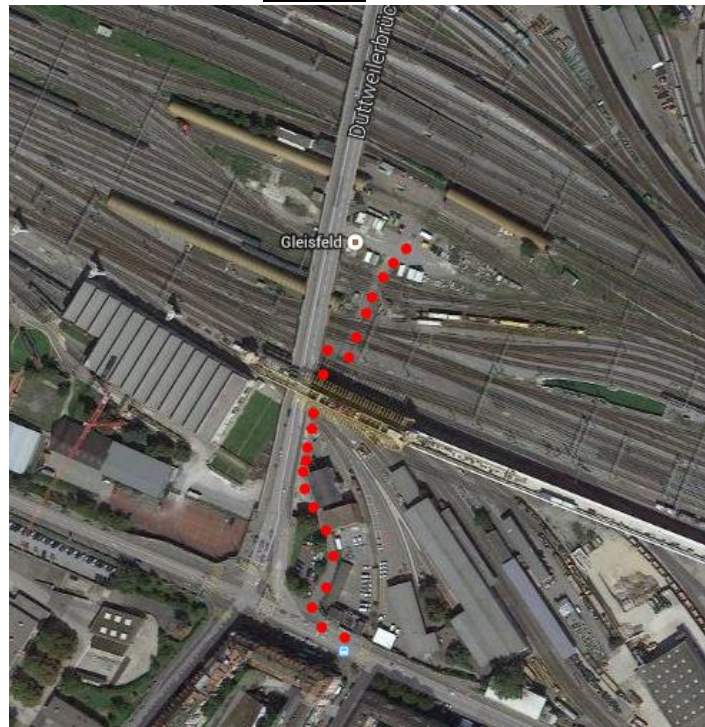

Zurich RBZ Z41 service facility	
Location:	SBB Passenger Forwarding/logistics (RBZ Z41) Hohlstrasse 376 CH-8004 Zurich Tel: +41 (0)79 815 09 52 E-mail: zue752@sbb.ch
Opening hours:	Mon-Fri/7 a.m.–3.45 p.m.
Tel. notification:	requested
The HGV...	<u>Single vehicles only</u> Solo Anhänger Sattelschlepper
Specific information:	• The driver must drive over the level crossing. It may take a moment for the barriers to open. (due to heavy rail traffic). Please call the mobile number at the barrier. The truck must drive over both barriers and not stop in between. • Deliveries ideally between XX.25 - XX.35. (Since level crossing) • Tight space for turning, trailers prohibited!
Trailer deposit/intermediate stops possible?	No
Other:	Drive over the tracks next to the Duttweilerbrücke

Arrival: