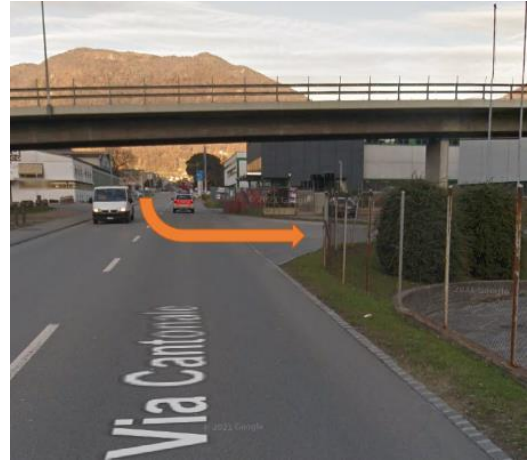

Directions: